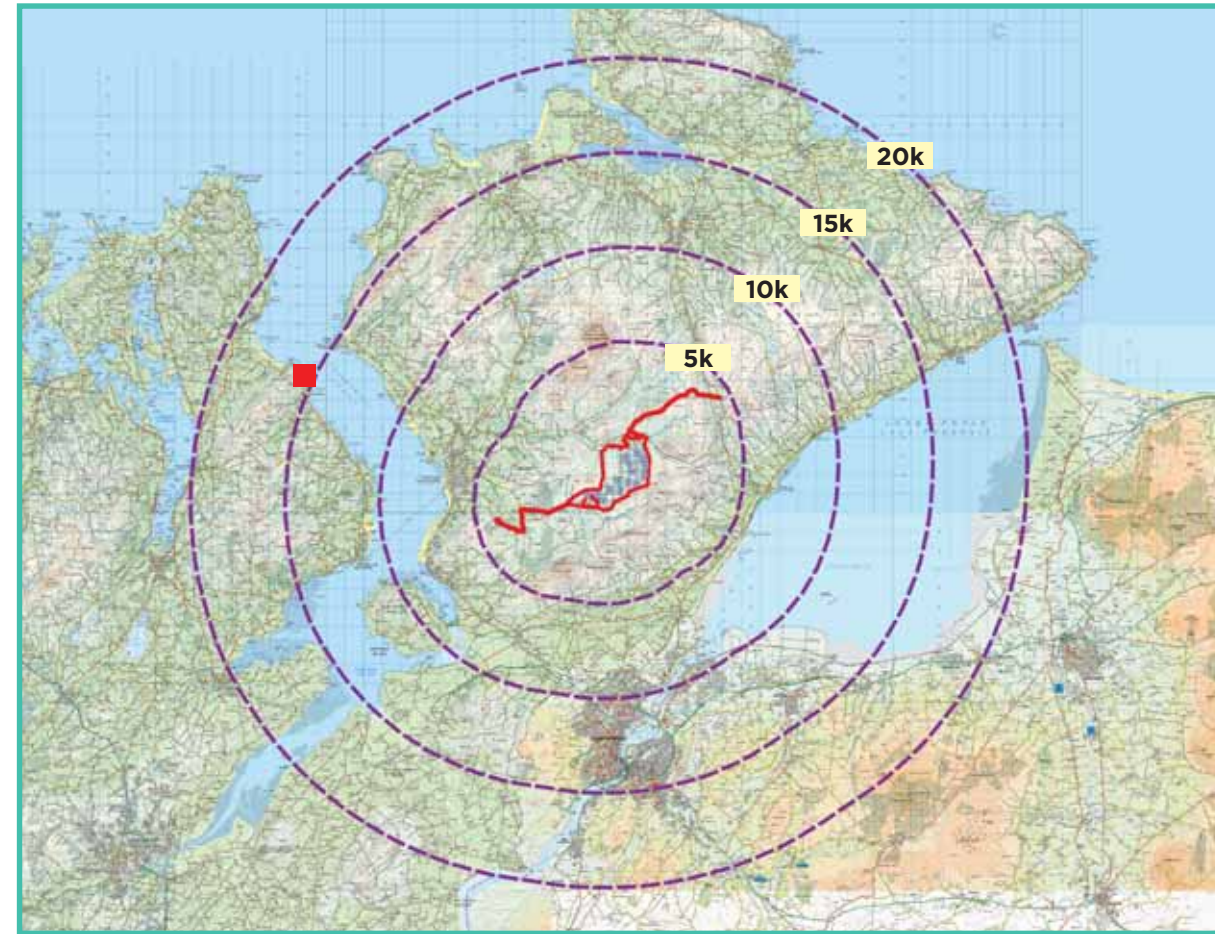

Photomontage 5

View Point: View from R268 regional road at a layby and Co. Donegal scenic view in the townland of Bunnaton, approximately 16.05 km north-west of the of the nearest turbine.

View point grid reference	(E) 626,876 (N) 937,102
Date of image taken	03.03.2020
Time of image taken	1:38pm
View point elevation	58m
Angle of Views	90° / 53.5°
View Direction (Image Centre)	107°
Horizontal extent of proposed turbines	9°
Distance to nearest proposed turbine	16.1km (T12)
Number of proposed turbines visible	15/15
Turbine Hub Height	107m
Turbine Tip Height	173m
Turbine Rotor Diameter	132m
Camera	Canon EOS 600D with 1.5x sensor
Lens	35mm prime. Equivalent zoom range 52.5mm
Tripod	Manfrotto 190X extended to approx 1.65m.
Map Licence	©Copyright of Ordnance Survey Ireland. All Rights Reserved. License No. AR 0021820

View point relative to 20km radius.

View point relative to wind farm site (EIAR Site Boundary outlined in red).

Detail of view point location.

Map Legend

- Area shown in 90° view
- Area shown in 53.5° view
- View Point
- EIAR Site Boundary

90° View Extent

Key Image at 120°

53.5° View Extent

Matching Wireframe

Do Nothing Scenario: Proposed development at Glenard does not proceed and permitted wind farms in the vicinity are constructed, view at 90°