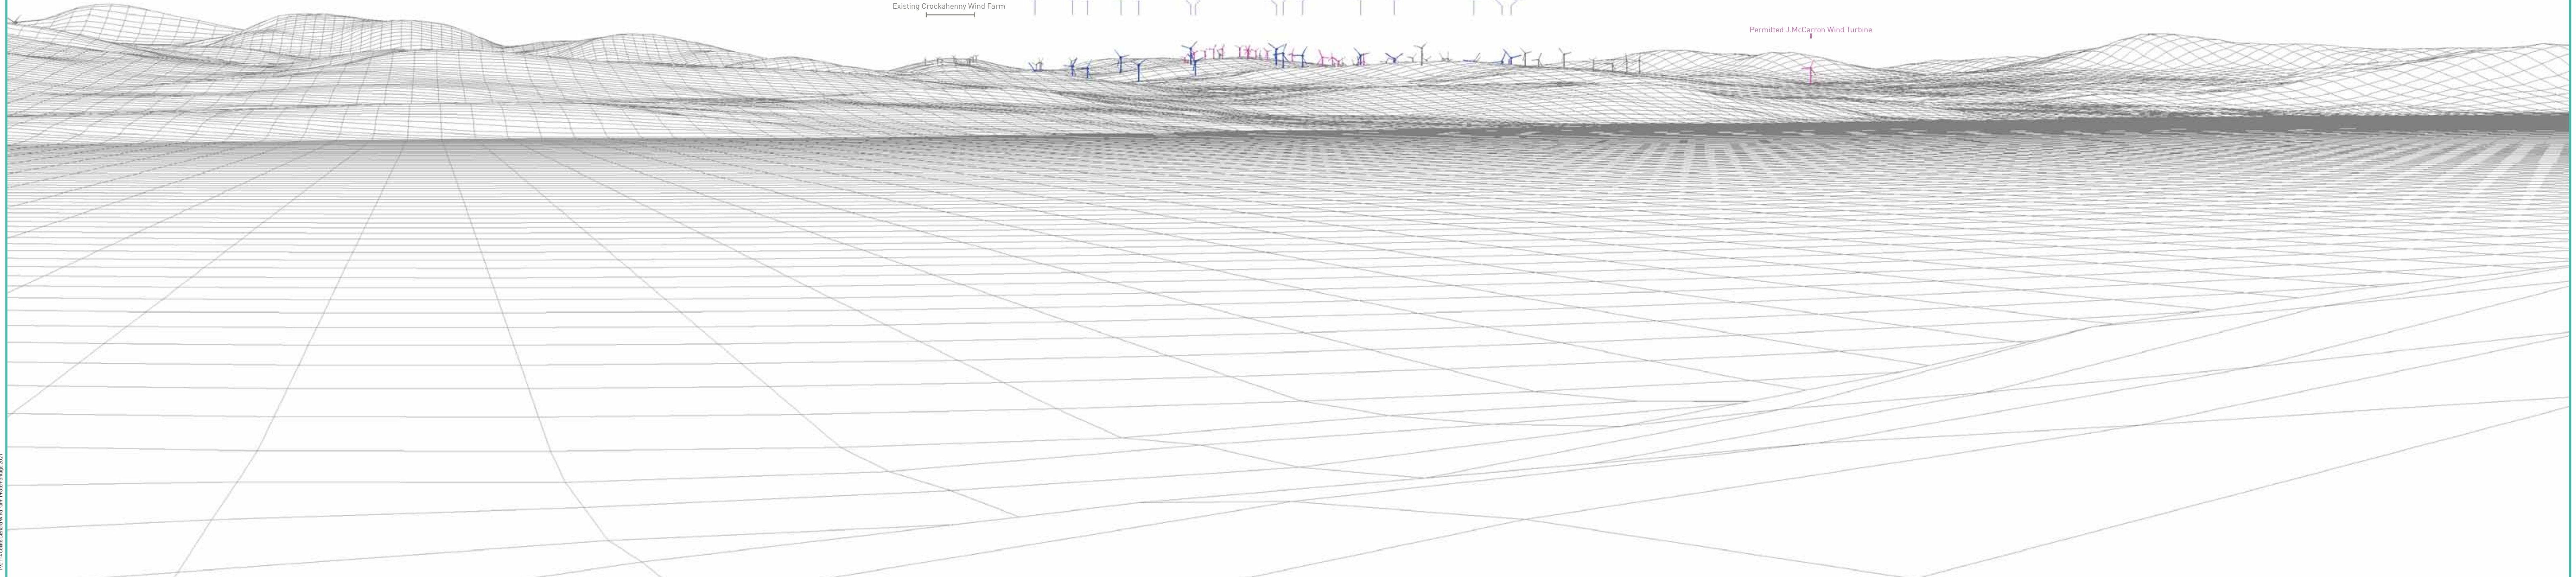

Matching Wireframe

Proposed Photomontage with Cumulative at 90°

Matching Wireframe

Proposed Photomontage with Cumulative at 53.5°

190114 Collis Coastal Wind Farm Photomontage 2021

Matching Wireframe

Existing Meenaward Wind Farm