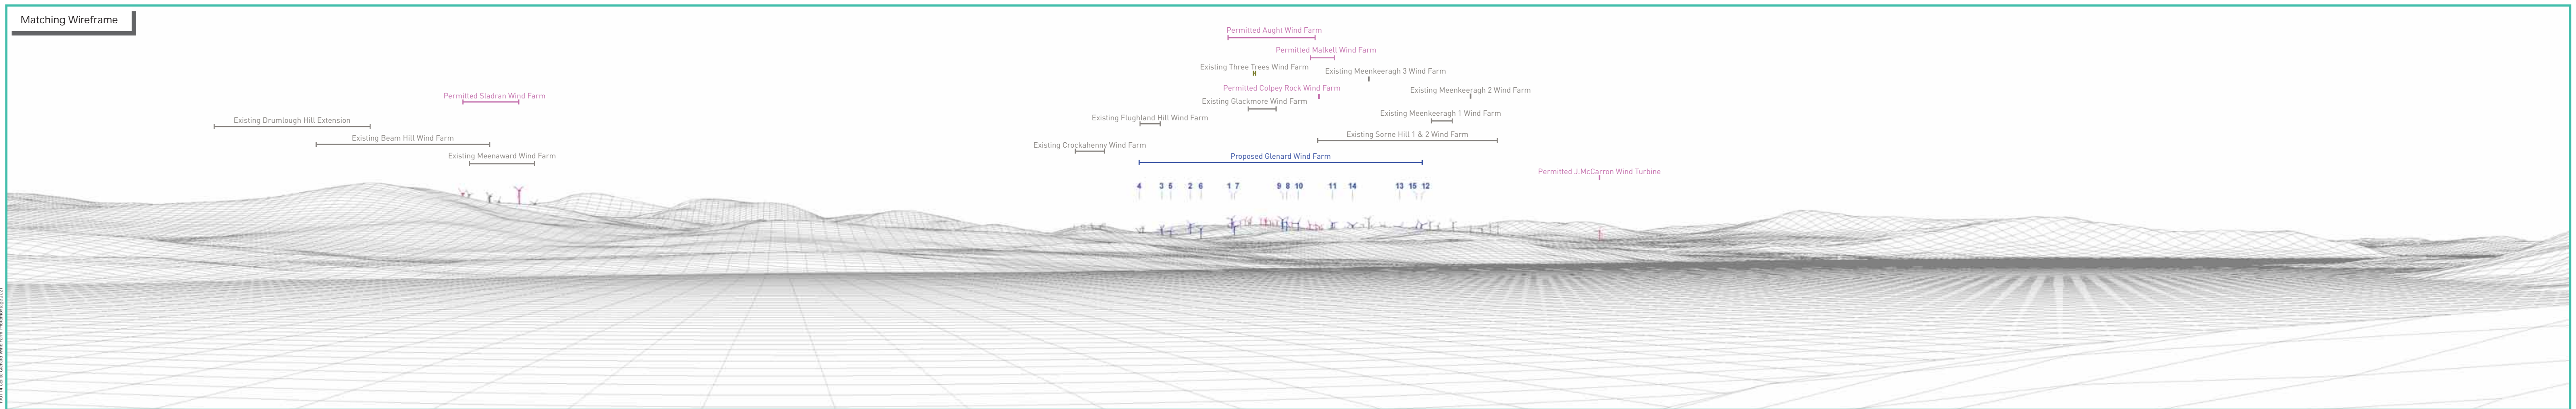

90° View Extent

Key Image at 120°

53.5° View Extent

Matching Wireframe

Do Nothing Scenario: Proposed development at Glenard does not proceed and permitted wind farms in the vicinity are constructed, view at 90°

Matching Wireframe

Proposed Photomontage with Cumulative at 90°

Matching Wireframe

Proposed Photomontage with Cumulative at 53.5°

190114 Collis Coastal Wind Farm Photomontage 2021

Matching Wireframe

Existing Meenaward Wind Farm